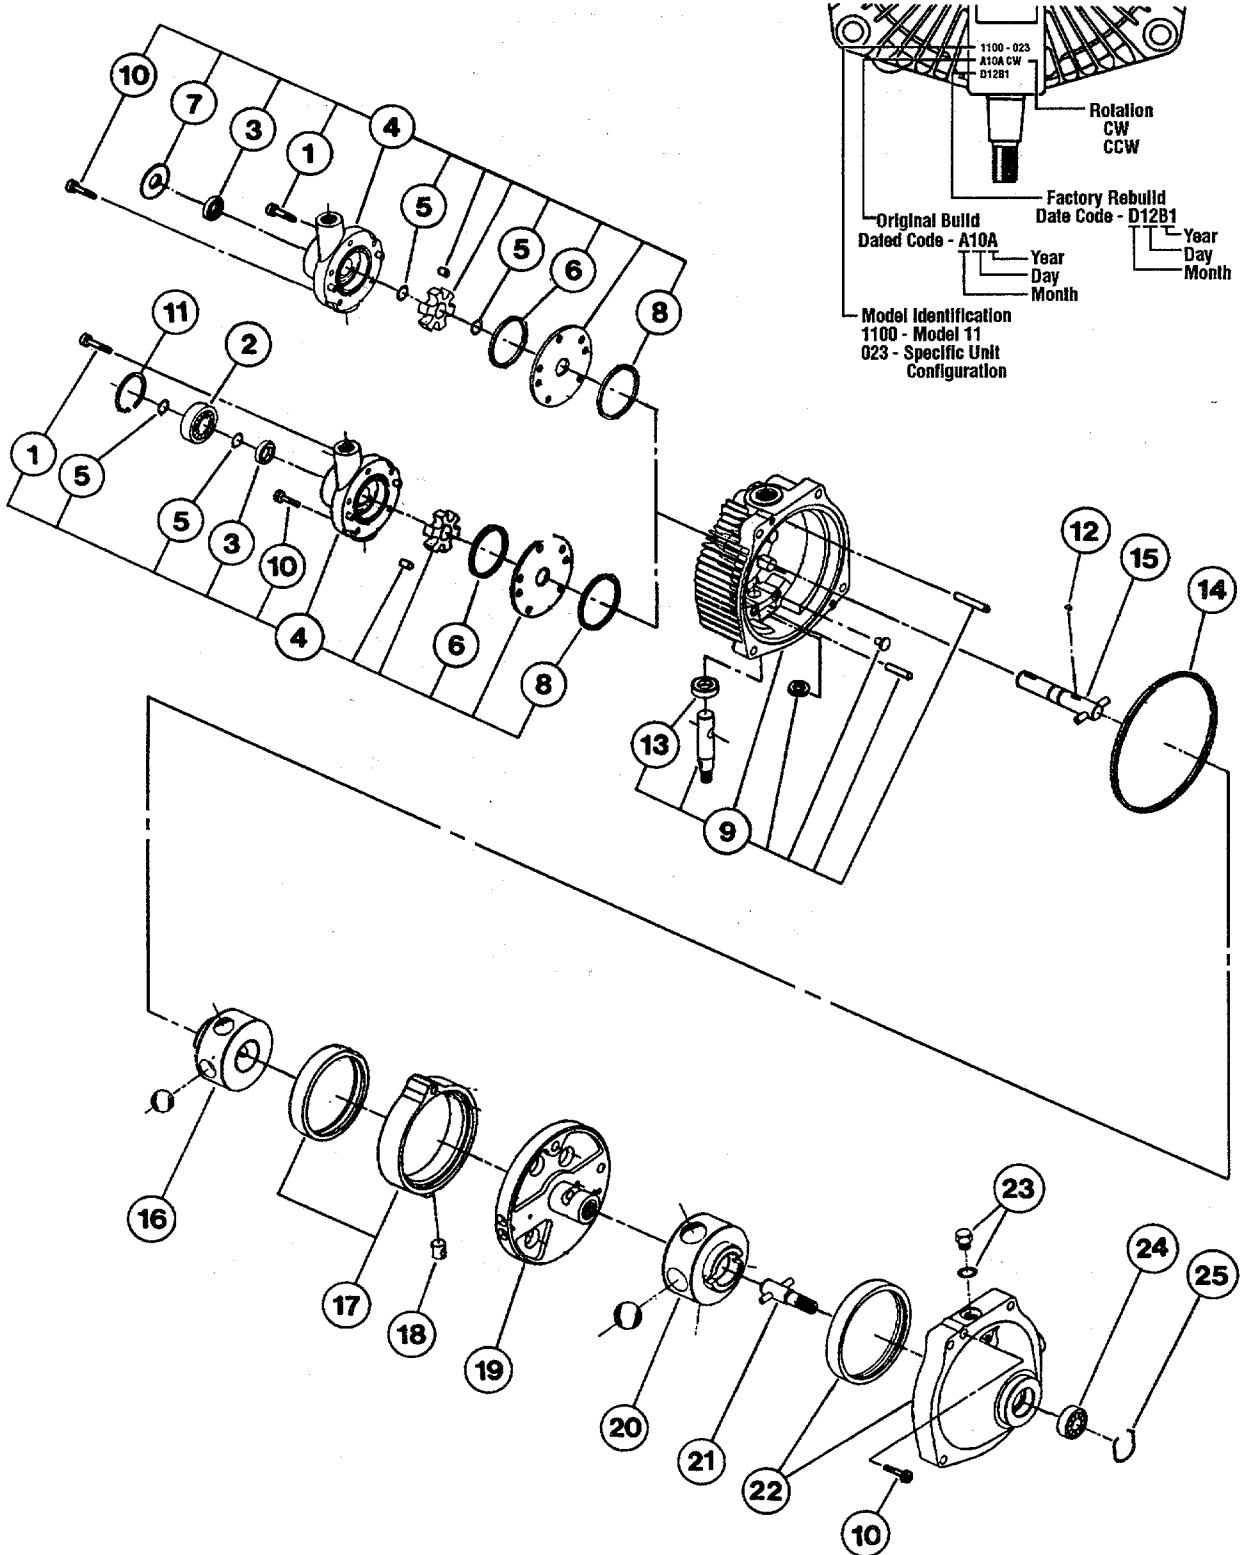

GTX Garden Tractor

130740100101 - 130740199999
130760100101 - 130760199999
131010100101 - 131010199999

HYDROSTATIC TRANSMISSION (EATON MODEL II)

Models 13074, 13076 and 13101

HYDROSTATIC TRANSMISSION 1764708 (EATON MODEL II)

Ref.	Part	Description	Qty.	Ref.	Part	Description	Qty.
1		Socket Head Capscrew, 5/16-18 x1-3/4 (Incl. with Ref. 4).....	1	15	1744162	Input Shaft (Keyed)	1
3	1724381	Oil Seal (Incl. with Ref. 4).....	1	16	1744164	Pump Rotor & Ball Assembly.....	1
4	1744189	Charge Pump Kit (Incl. Refs. 1, 3, 5, 6, 7, 8, 10 &12).....	1	17	1744184	Cam Ring Assembly	1
5	1724375	Snap Ring (Incl. with Ref. 4).....	1	18	1744176	Cam Ring Insert	1
6	1744155	Square Seal Ring (Incl. with Ref. 4)	1	19	1744166	Pintle Assembly (Incl. Internal Parts).....	1
7	1724377	Grass Shield (Incl. with Ref. No. 4)	1	20	1744177	Motor Rotor & Ball Sub-Assembly	1
8	1744157	Square Seal Ring (Incl. with Ref. 4)	1	21	1744010	Output Shaft Sub-Assembly	1
9	1744154	Cover Sub-Assembly (Incl. Ref. 13)	1	22	1744180	Body Assembly (Incl. Refs. 21, 24, 25)	1
10		Socket Head Capscrew 5/16-18 x 1-1/4 (Incl. with Ref. 4).....	1	23	1744179	O-Ring Plug Sub-Assembly.....	1
12	1744159	Drive Pin (Incl. Ref. 4).....	1	24	1104440	Ball Bearing (Output).....	1
13	1724376	Oil Seal (Incl. Ref. 9)	1	25	1724380	Retaining Ring.....	1
14	1744185	Square Seal Ring.....	1	101	1768598	Oil, 20 Wt. (A, B, E)	A/R
				102	1738157	Hydraulic Fluid (C, D)	A/R

- (A) Model 13074 - Serial Numbers 130740100101 - 130740100207
- (B) Model 13074 - Serial Numbers 130740100208 - 130740199999
- (C) Model 13076 - Serial Numbers 130760100101 - 130760100377
- (D) Model 13076 - Serial Numbers 130760100378 - 130760199999
- (E) Model 13101 - Serial Numbers 131010100101 - 131010199999

A/R As required.